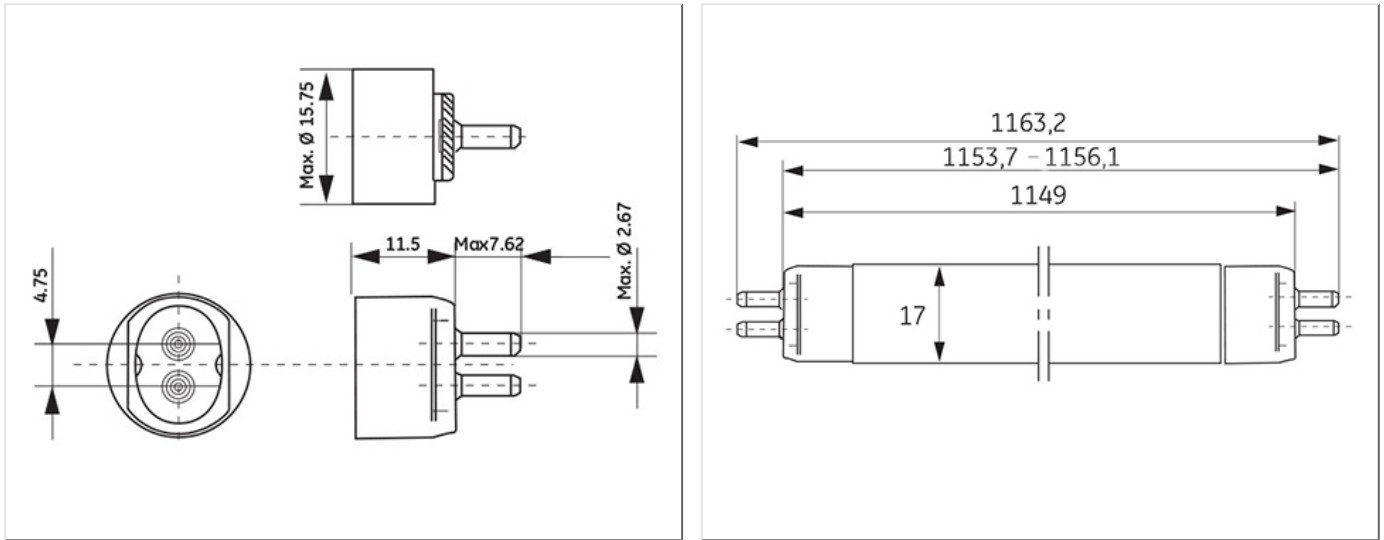

Technical drawing