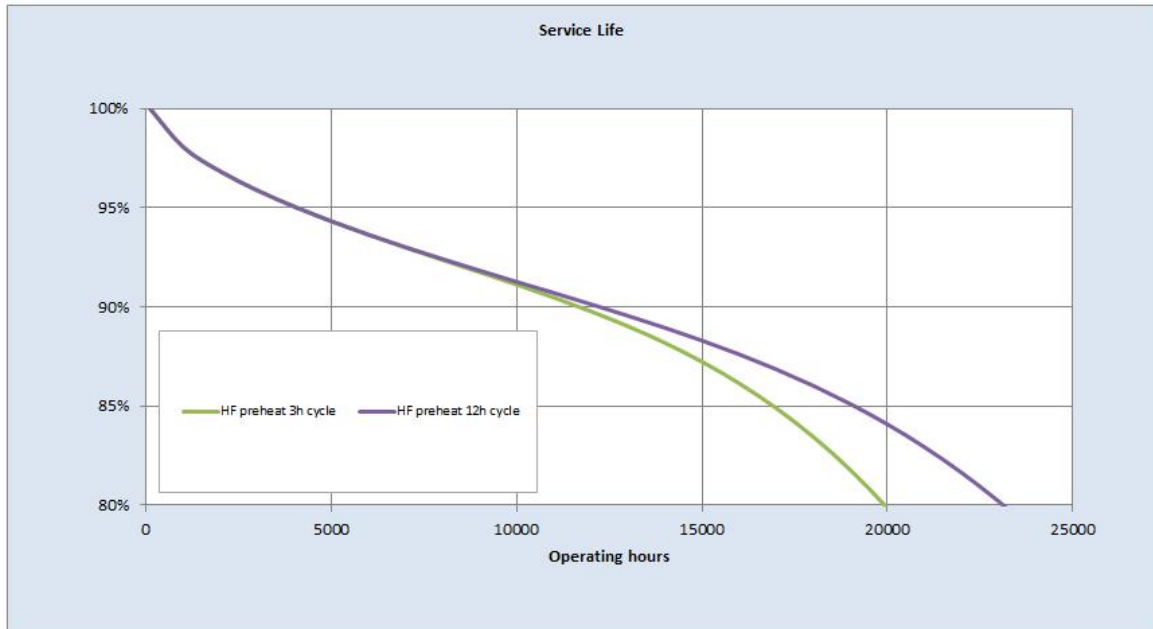

Technical drawing

Lumen maintenance data

Survival data

Service life data

Downloads & Links

[Go to the catalog site \(HTTP\)](#)

[Linear Fluorescent Lamps Catalogue \(PDF\)](#)

[LFL T5 LongLast™ Lamps - Data sheet \(EN\) \(PDF\)](#)