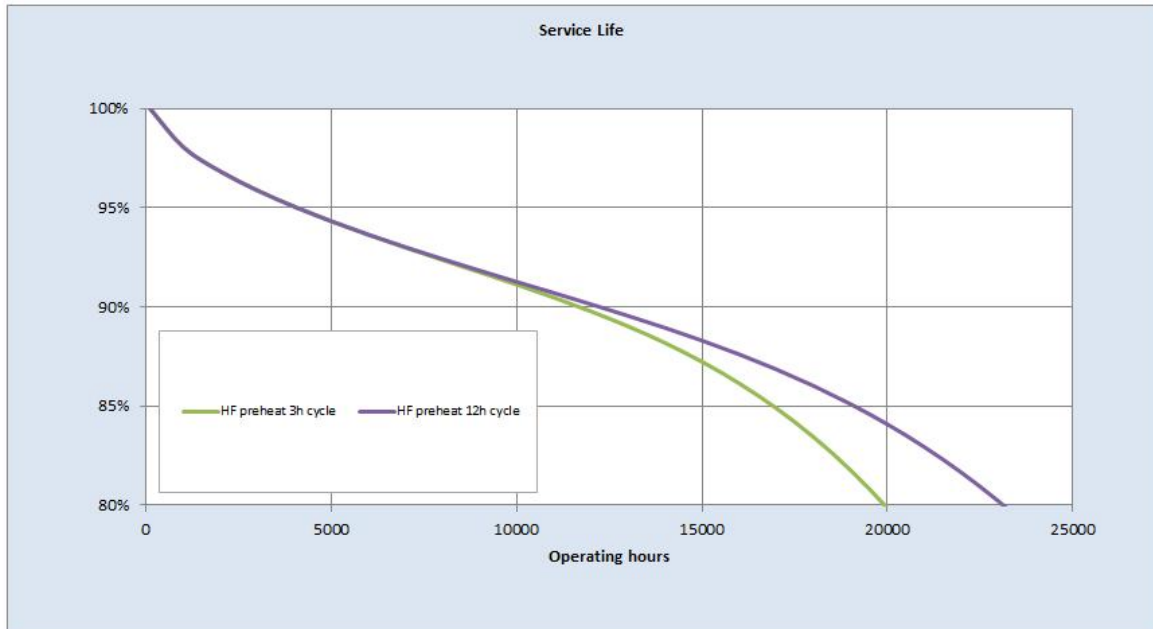

Service life data