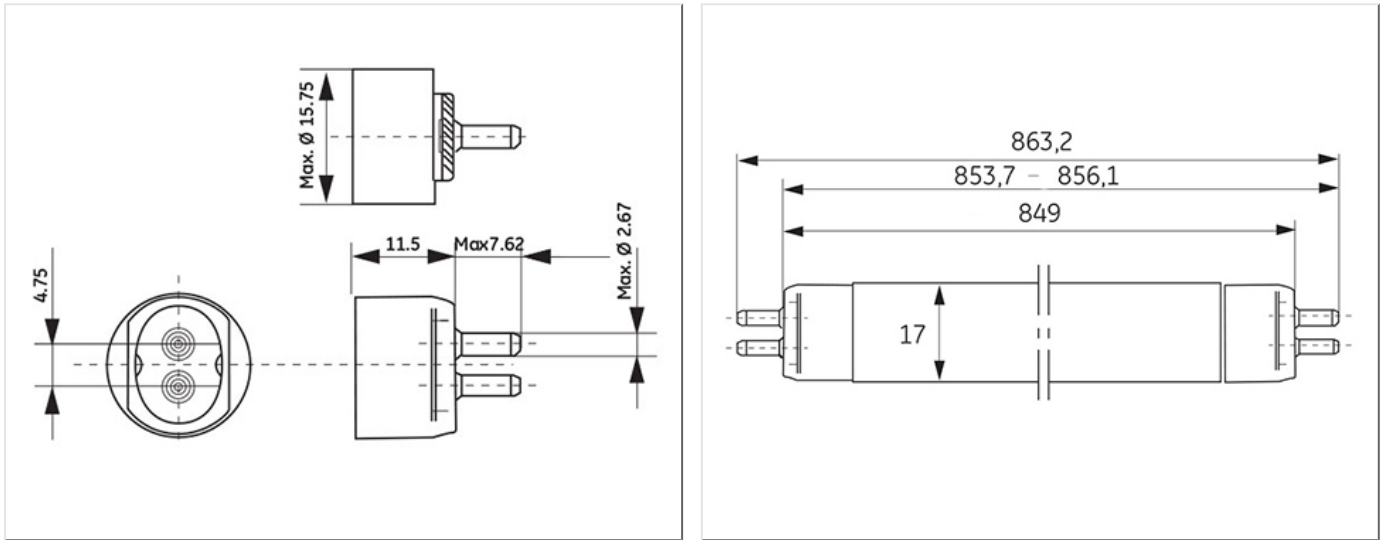

Technical drawing