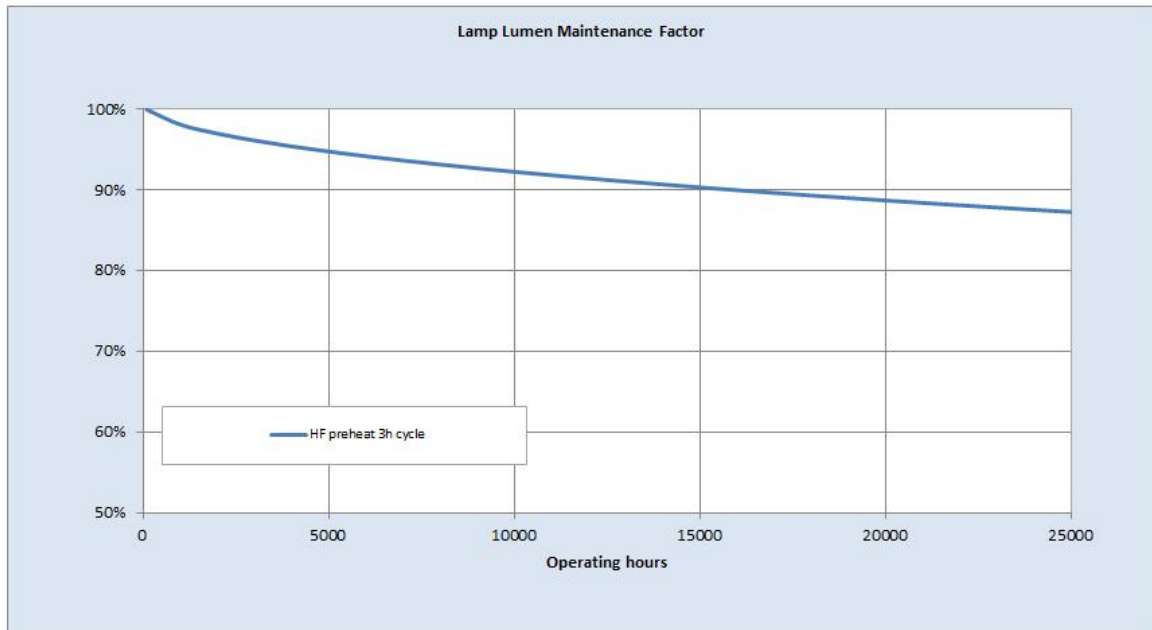

Lumen maintenance data