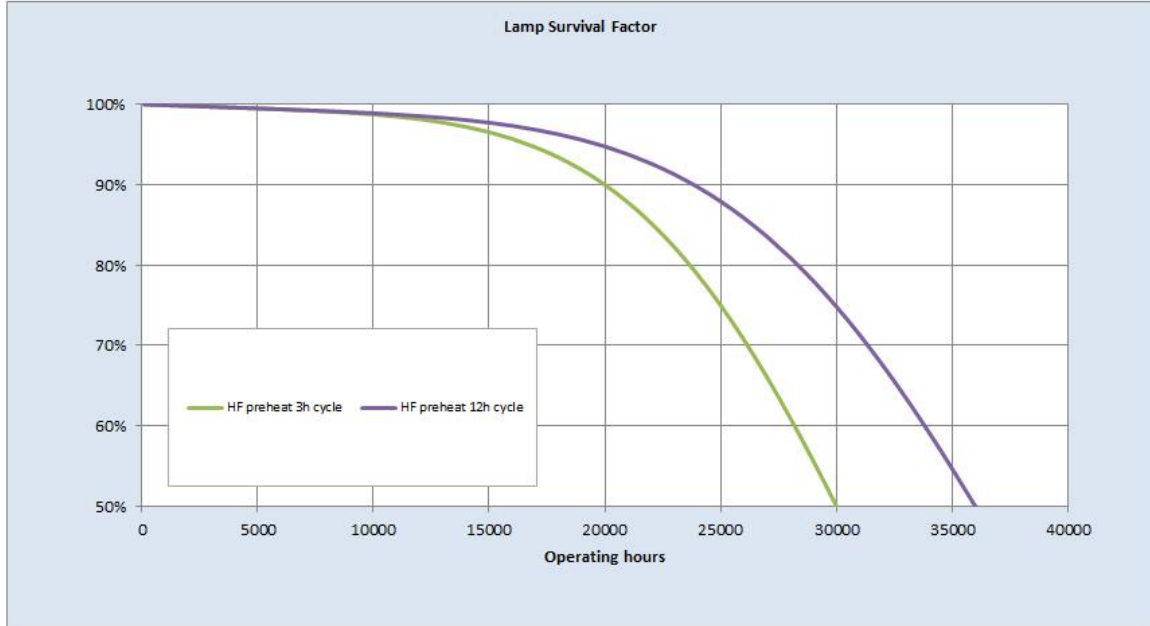

Survival data