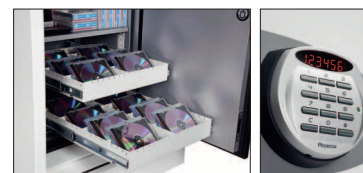

MODEL NUMBER	EXTERNAL DIMENSIONS H x W x D	INTERNAL DIMENSIONS H x W x D	DOOR SWING / HANDLE DEPTH	WEIGHT	CAPACITY	SHELVES/ KEY HOOKS	DATA CAPACITY			
							LTO	DAT	DLT	CD-ROM
DS2001K/E/F	420 x 350 x 430mm	240 x 150 x 195mm	305mm/30mm	43kg	7 Litres	1/4	14	96	14	30
DS2002K/E/F	600 x 470 x 470mm	380 x 245 x 195mm	440mm/30mm	93kg	18 Litres	2/3	27	225	27	57
DS2003K/E/F	770 x 690 x 720mm	485 x 395 x 405mm	609mm/30mm	222kg	77 Litres	2/0	189	990	189	372
MEDIA DRAWERS	-	60 x 370 x 397mm	-	3kg	-	-	42	116	42	94