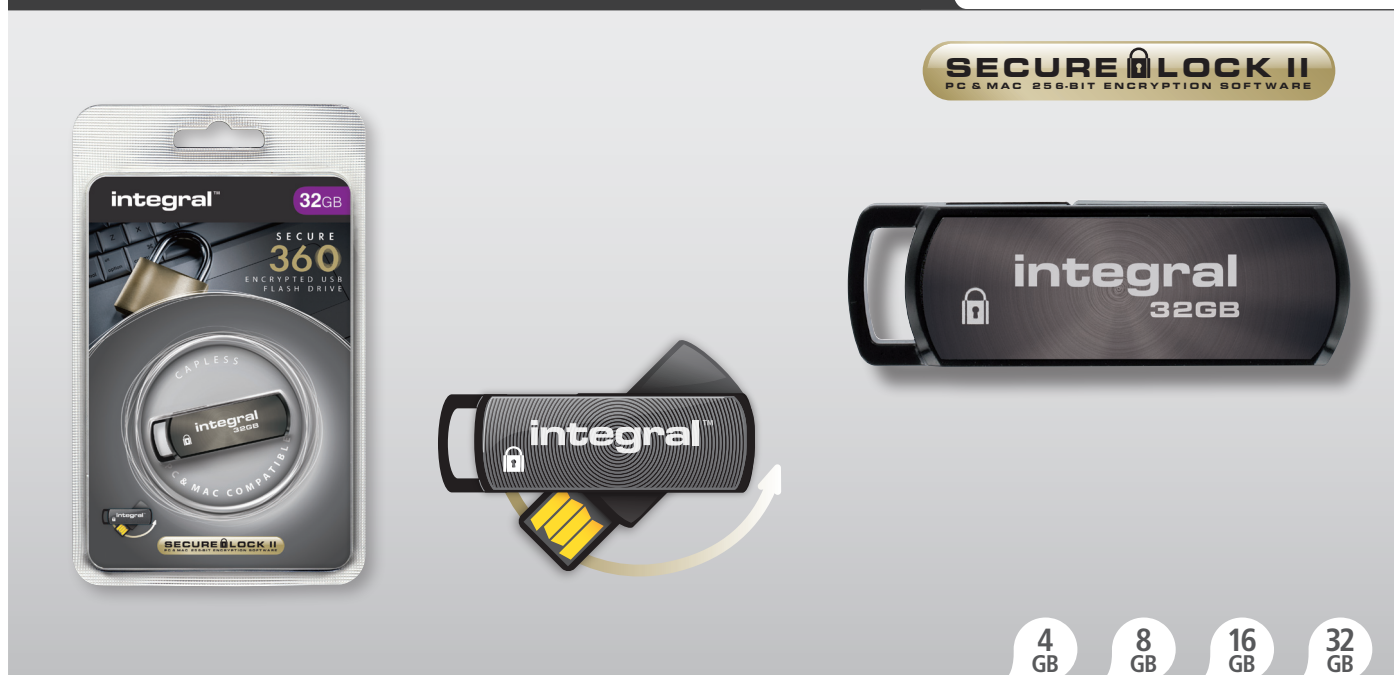

## Secure 360 Drive with Secure Lock II

### INTRODUCTION

The Integral Secure 360 Flash Drive has a clever design allowing the USB socket to rotate 360° inside the casing, providing easy access to your data and eliminating the need for a cap. Secure 360 includes 'Secure Lock II' 256-bit AES encryption software, so you can protect valuable and sensitive data on the move.

### FEATURES

- Includes 'Secure Lock II'
  - 256-bit AES Encryption Software
  - PC and Mac compatible
  - Drag and Drop encryption on-the-fly
  - Multiple language user interface – English, French, Spanish, German, Dutch, Italian, Polish and Russian
- Capless design, casing rotates 360°
- Stylish black casing
- Compact model, small enough to fit on your key-ring
- Dust-proof
- Unique ID (optional) – The USB Flash Drive can be personalised with a designated company identifying name or number. This will allow a Network Administrator to block access to unrecognised USBs for security purposes, whilst allowing the Integral USB Flash Drive to function as the 'official' company drive.

### INTERFACE CONNECTIVITY

1x Hi-Speed USB - 4 Pin USB Type A