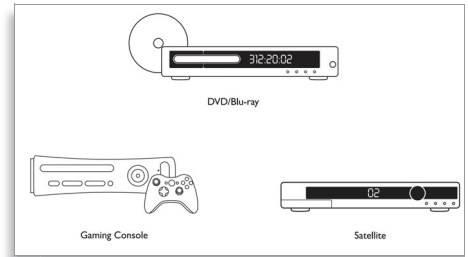

Connectivity

- Get excellent video quality from your pocket projector

PHILIPS
sense and simplicity

Component video adapter
40 cm/1.3 ft for PPX2450, PPX2480

Specifications

Dimensions

- Packed (W x D x H): 196 x 210 x 24 mm
- Length: 40 cm

Weight

- Packed: 145 g
- Unpacked: 0.06 kg

PPA1210/000

Highlights

Connectivity

Connects any device using a component video out connection for an enhanced video performance of your PicoPix pocket projector. Additional component video and stereo audio cable needed. Not included.